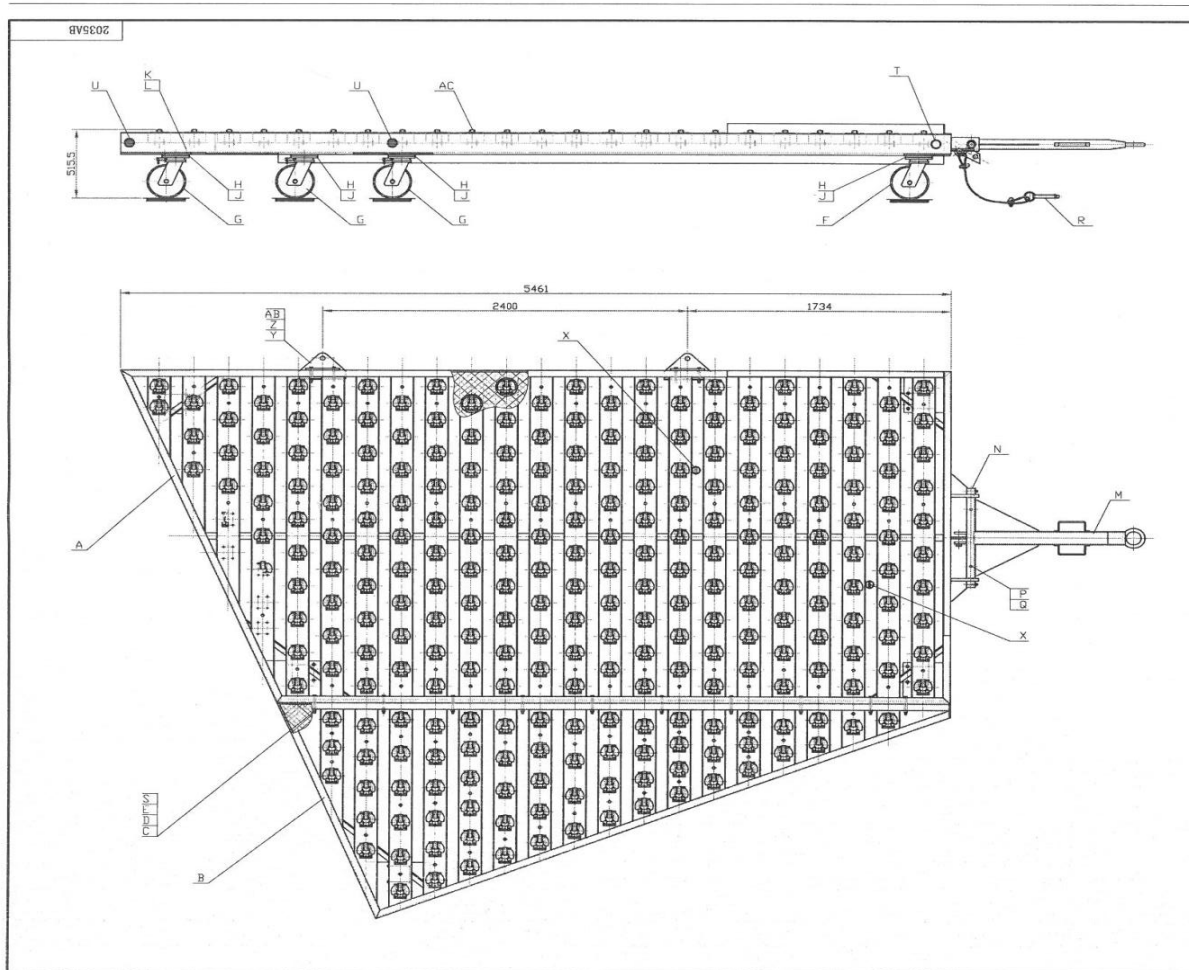

Tech Ramp /AMS 1.4 Meter Ladder

Ramp Ladder 1.5 Meter

Ramp Ladder 1.7 Meter

Cabin Access Step – 4.4m

Non-Motorized Step (NMS)

Marshalling Step

TD (Transition Deck)

Diagram of Semi Auto lock (CT/PD) Restrain lock Assembly