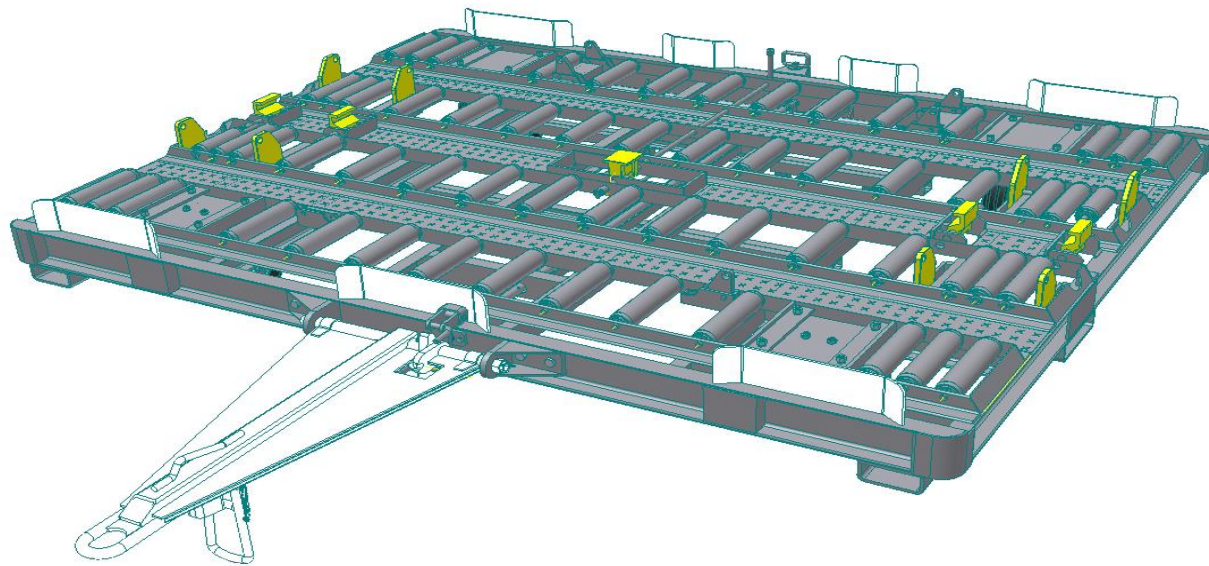

Baggage Trolley (BT)

Light Weight Open (BT)

Mail Trolley (MT)

Container Trailer (CT)

Container Trailer (CT) Semi Auto Lock

10 Foot Pallet Dolly (PD)

10 Foot Pallet Dolly (PD) Semi Auto Lock

20 Foot Pallet Dolly (HPD)

Tech Ramp /AMS 1.4 Meter Ladder

Ramp Ladder 1.5 Meter

Ramp Ladder 1.7 Meter

Cabin Access Step – 4.4m

Non-Motorized Step (NMS)

Marshalling Step

TD (Transition Deck)

Diagram of Semi Auto lock (CT/PD) Restrain lock Assembly