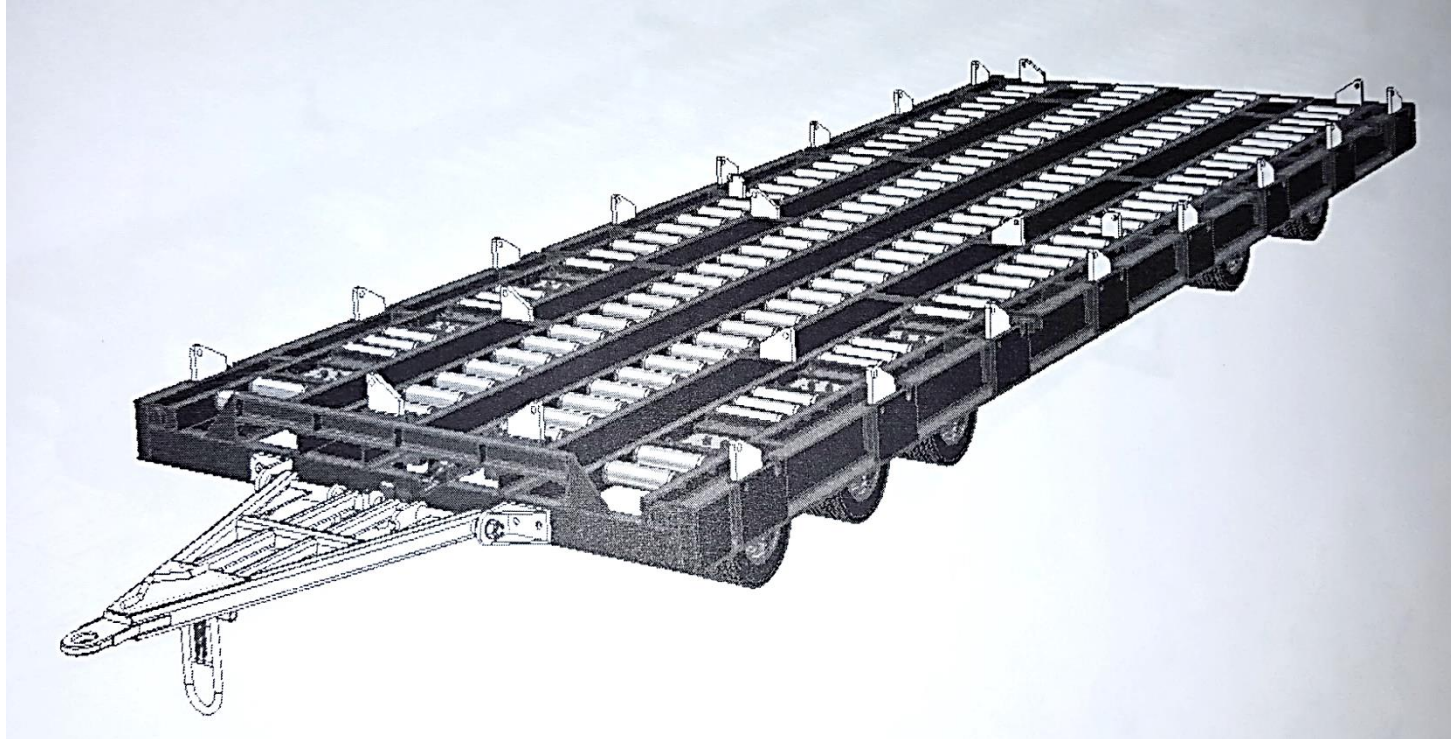

Baggage Trolley (BT)

Light Weight Open (BT)

Mail Trolley (MT)

Container Trailer (CT)

Container Trailer (CT) Semi Auto Lock

10 Foot Pallet Dolly (PD)

10 Foot Pallet Dolly (PD) Semi Auto Lock

20 Foot Pallet Dolly (HPD)

Tech Ramp /AMS 1.4 Meter Ladder

Ramp Ladder 1.5 Meter

Ramp Ladder 1.7 Meter

Cabin Access Step – 4.4m

Non-Motorized Step (NMS)

Marshalling Step

TD (Transition Deck)

Diagram of Semi Auto lock (CT/PD) Restrain lock Assembly