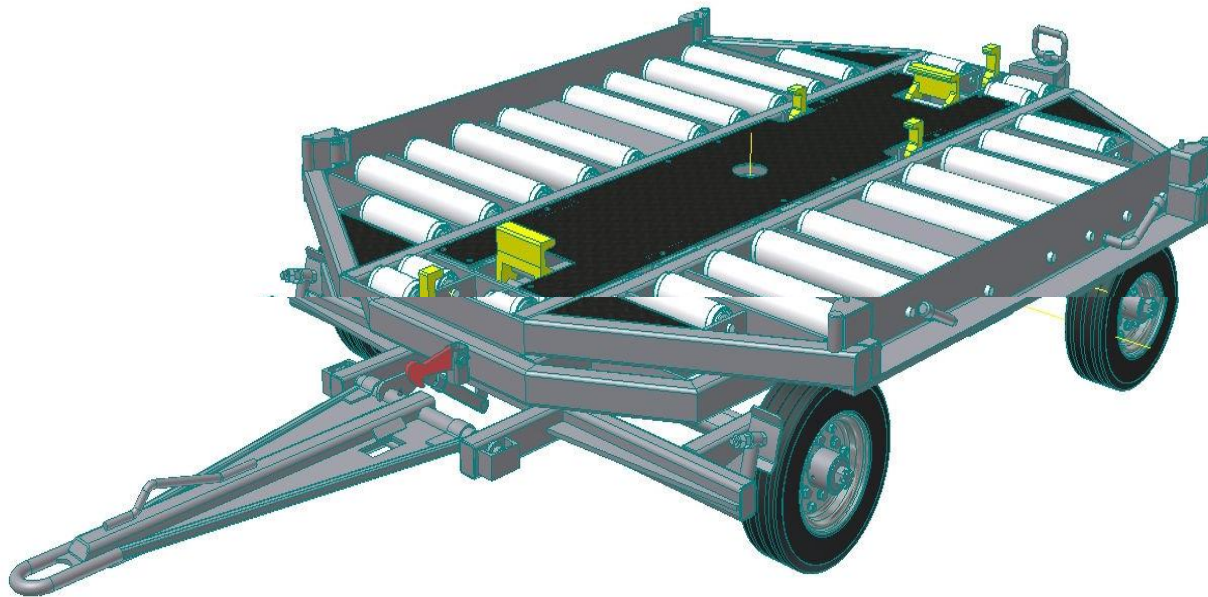

Baggage Trolley (BT)

Light Weight Open (BT)

Mail Trolley (MT)

Container Trailer (CT)

Container Trailer (CT) Semi Auto Lock

10 Foot Pallet Dolly (PD)

10 Foot Pallet Dolly (PD) Semi Auto Lock

20 Foot Pallet Dolly (HPD)

Tech Ramp /AMS 1.4 Meter Ladder

Ramp Ladder 1.5 Meter

Ramp Ladder 1.7 Meter

Cabin Access Step – 4.4m

Non-Motorized Step (NMS)

Marshalling Step

TD (Transition Deck)

Diagram of Semi Auto lock (CT/PD) Restrain lock Assembly