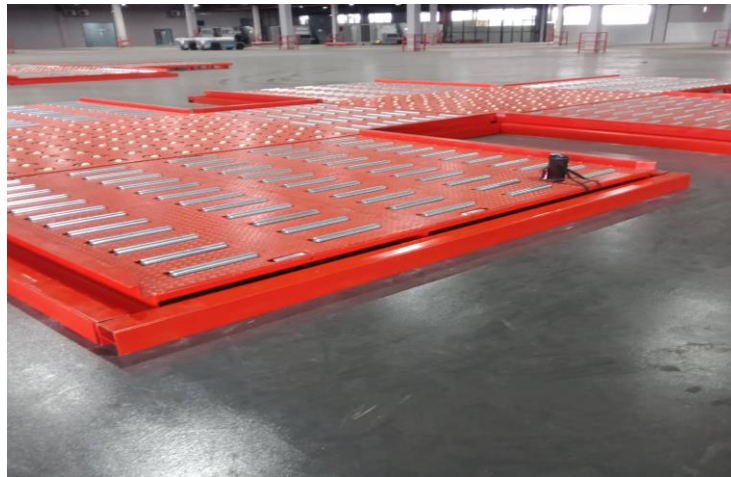

Castor Decks

Adjustable Dolly Interface Deck

Manual Workstation Decks

20 ft Lowerable Workstation

Lowerable Deck

IMPORT

Annex 5  
CT2005K010

Lowerable Deck

Adjustable Dolly Interface Deck

Export  
3000 sqm

Terminal Indicator

Label Printer

Weigh Scale

LED Remote Display

Annex 5  
CT2005K010

Lowerable Deck

**Perishables**

2500 sqm

Adjustable Dolly Interface Deck

Annex 5  
CT2005K010